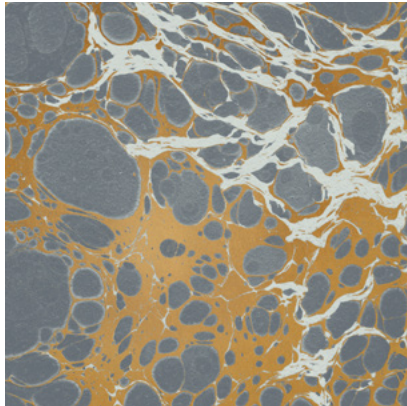

Calico

WABI

Tear Sheet

Wabi melds traditional marbling techniques with modern design.

CERULEAN

CLOUD

LAGOON

MINERAL

RIVER

ROSARIUM

TAUPE

Wabi Taupe

Suitable for residential and commercial projects

COLOR
Taupe

ITEM
1009

CONTENT
Type II Vinyl

PANEL WIDTH
51" / 1295 mm trimmed

PANEL HEIGHT
132" / 3353 mm standard
192" / 4877 mm extended

REPEAT
Non-repeating

STOCK
Made to order

LEAD TIME
4 weeks to print

MINIMUM
1 panel

PRICE
Available upon request