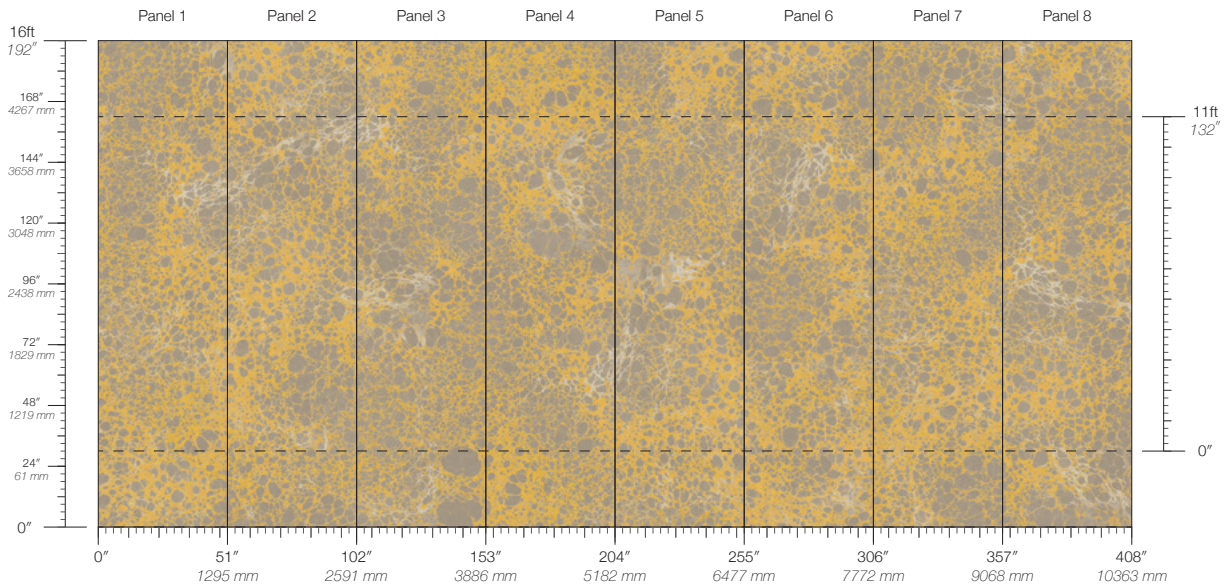

Wabi Taupe

Suitable for residential and commercial projects

COLOR
Taupe

ITEM
1009

CONTENT
Type II Vinyl

PANEL WIDTH
51" / 1295 mm trimmed

PANEL HEIGHT
132" / 3353 mm standard
192" / 4877 mm extended

REPEAT
Non-repeating

STOCK
Made to order

LEAD TIME
4 weeks to print

MINIMUM
1 panel

PRICE
Available upon request

ORIGIN
USA

DETAILS
Custom options available

ENVIRONMENTAL
Recycled Content
Phthalate Free
Low VOC
HPD Available

SPECS
Commercial Vinyl face
Non-woven backing
20 oz per linear yard
620 g per linear meter
Smooth reflective metallic texture

TESTING
(US) ASTM E84 Adhered Class A
(EU) EN 15102 Class B, s2
(CN) CAN/ULC-S102.2 Class A
CCC-W-408D Type II
WA Specification W-101 Type II

MAINTENANCE
Water-based cleanser

CONTACT
sales@calicowallpaper.com
+1 718 243 1705
57 Lispenard Street
New York, NY 10013 USA

DISCLAIMER
Refer to our website to see the full mural artwork. Reference the physical sample for color and texture. Panel maps represent mural artwork only.