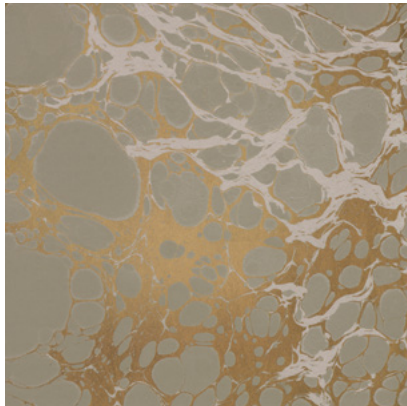

Calico

WABI

Tear Sheet

Wabi melds traditional marbling techniques with modern design.

CERULEAN

CLOUD

LAGOON

MINERAL

RIVER

ROSARIUM

TAUPE

Wabi Taupe

Suitable for residential and commercial projects

COLOR
Taupe

ITEM
1009

CONTENT
Type II Vinyl

PANEL WIDTH
51" / 1295 mm trimmed

PANEL HEIGHT
132" / 3353 mm standard
192" / 4877 mm extended

REPEAT
Non-repeating

STOCK
Made to order

LEAD TIME
4 weeks to print

MINIMUM
1 panel

PRICE
Available upon request