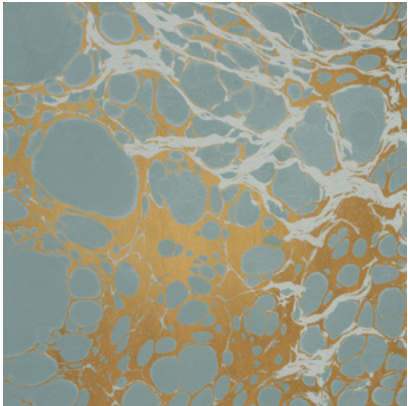

Calico

WABI

Tear Sheet

Wabi melds traditional marbling techniques with modern design.

CERULEAN

CLOUD

LAGOON

MINERAL

RIVER

ROSARIUM

TAUPE

Wabi Taupe

Suitable for residential and commercial projects

COLOR
Taupe

ITEM
1009

CONTENT
Type II Vinyl

PANEL WIDTH
51" / 1295 mm trimmed

PANEL HEIGHT
132" / 3353 mm standard
192" / 4877 mm extended

REPEAT
Non-repeating

STOCK
Made to order

LEAD TIME
4 weeks to print

MINIMUM
1 panel

PRICE
Available upon request